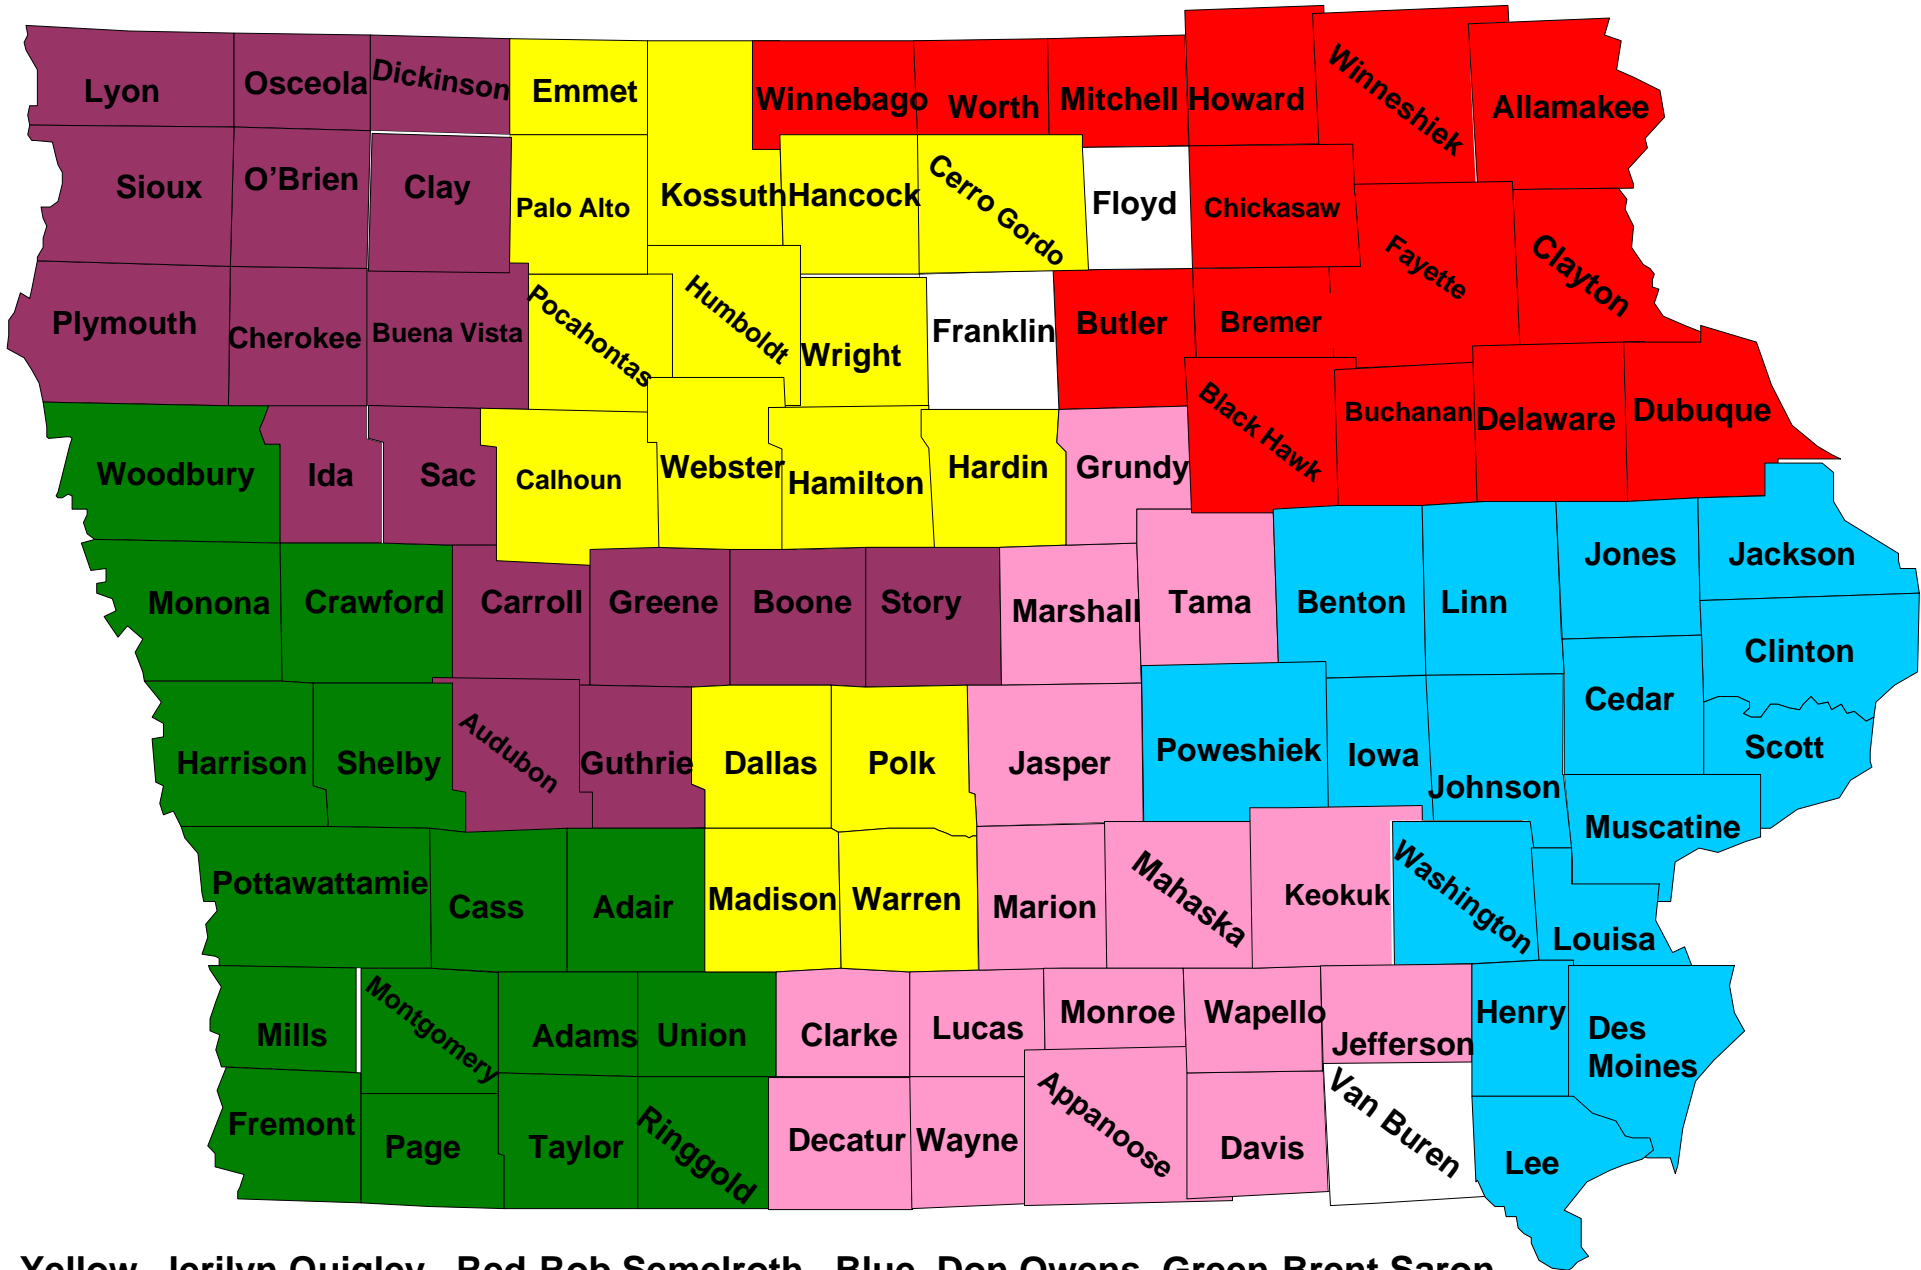

Division of Tobacco Use Prevention and Control – CHC Regions

Yellow–Jerilyn Quigley, Red–Rob Semelroth, Blue–Don Owens, Green–Brent Saron,
 Pink–Maggie O’Rourke, Violet–Sieglinde Prior, White–Not Covered